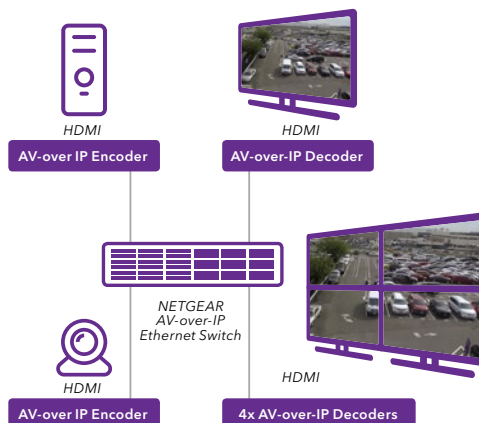

NETGEAR
BUSINESS